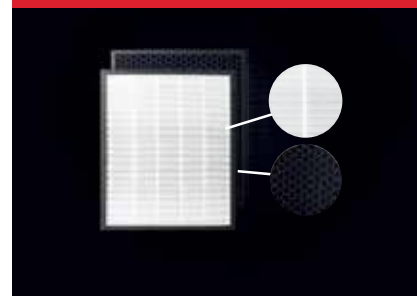

2 Year WARRANTY

COMPREHENSIVE RANGE TO SUIT EVERY NEED

AIR TOUCH ADVANTAGE

H13 HEPA FILTER

REMOVES 99.99% PM2.5 EFFICIENTLY²

REMOVES 99.99% OF MICROSCOPIC ALLERGENS²

EQUIPPED WITH HUMIDIFIER TO MAINTAIN IDEAL MOISTURE LEVELS IN AMBIENT AIR³