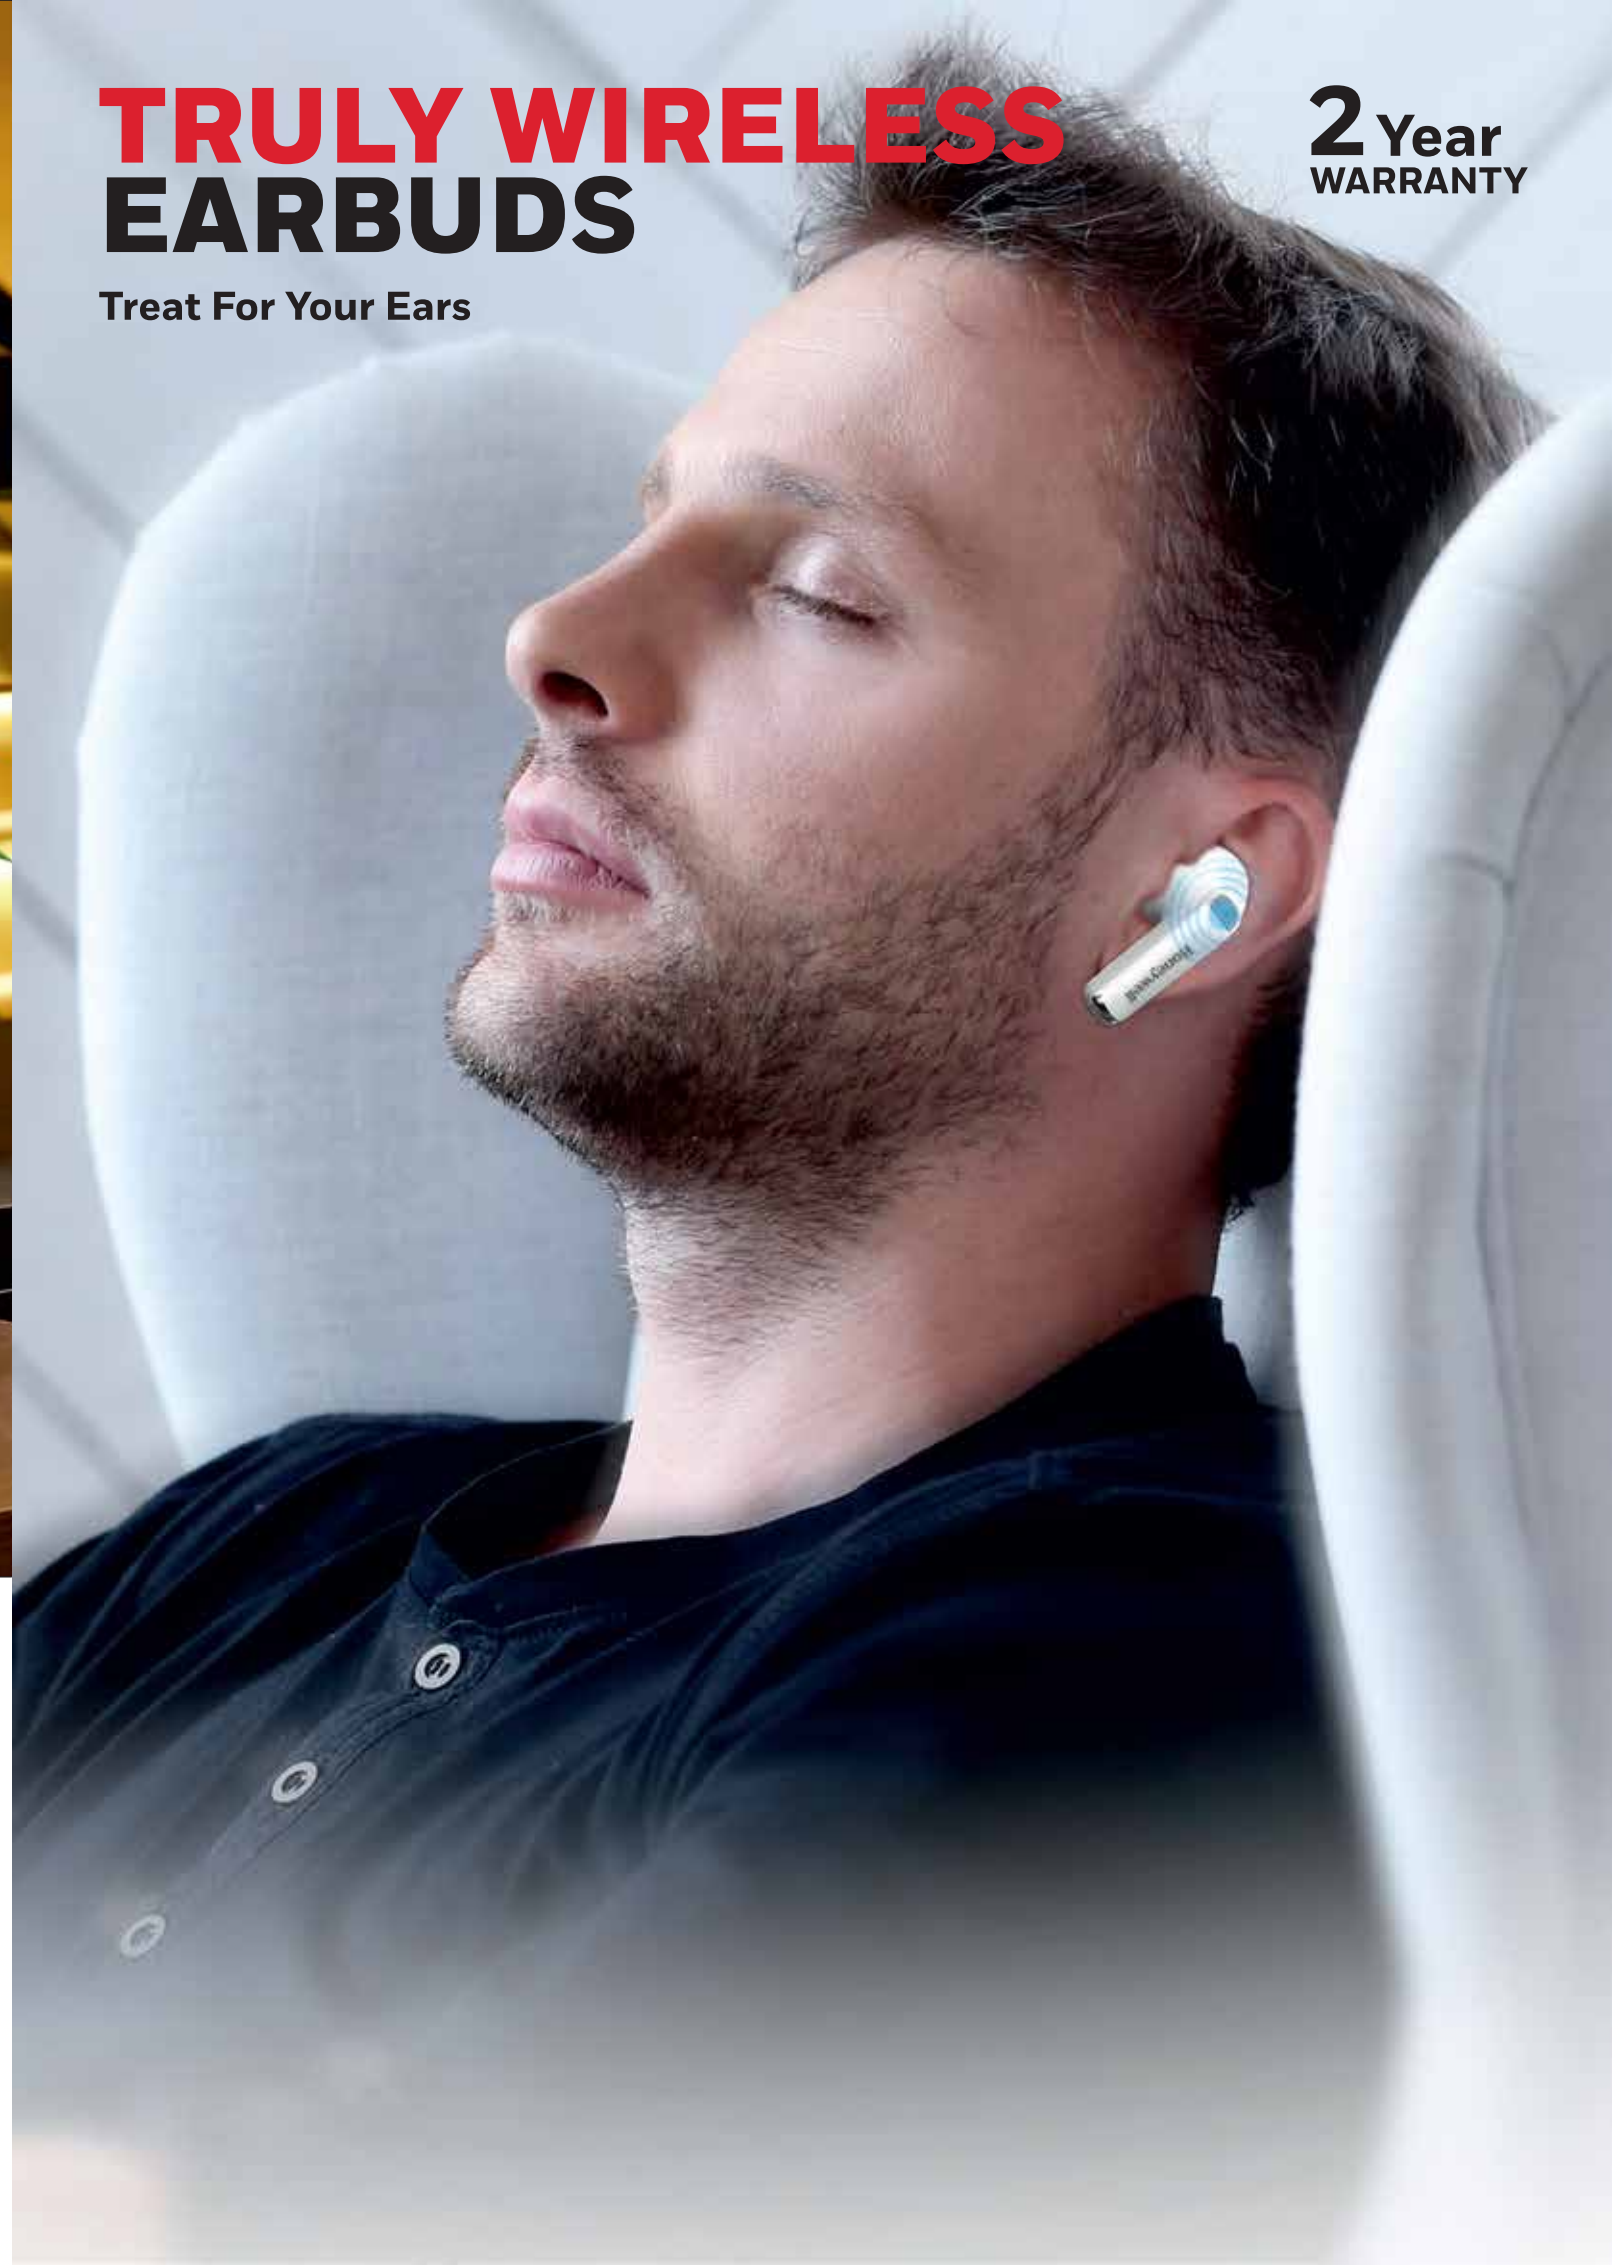

TRULY WIRELESS EARBUDS

2 Year
WARRANTY

Treat For Your Ears

AVIATOR Hi-Fi SPEAKER ULTIMATE SERIES

Features

- 240W Output Power
- Proprietary True-Lossless 1MBPS+Audio Codec
- Seamless Connectivity with Bluetooth V5.3 and 30M¹ Bluetooth Range
- Lossless Booster Dongle Connectivity with Type C and Lightning Connector
- Support Multi-Mode Audio-In: Lossless Booster/Bluetooth/AUX
- Acoustic and Audio System Designed with Patented Technologies
- All-Digital Processing for 5 Drivers
- 5 Channels of Amplifier & 3 Independent Sound Cavities
- Ambient LED Light for Eye-Soothing Ambience
- Colours: Grey and Dark Grey

1. The Bluetooth Range can vary depending on the ambient environment. The range is tested in an outdoor environment with no physical obstacle.
2. LHDC and LHDC logo are trademarks of Savitech Corp.