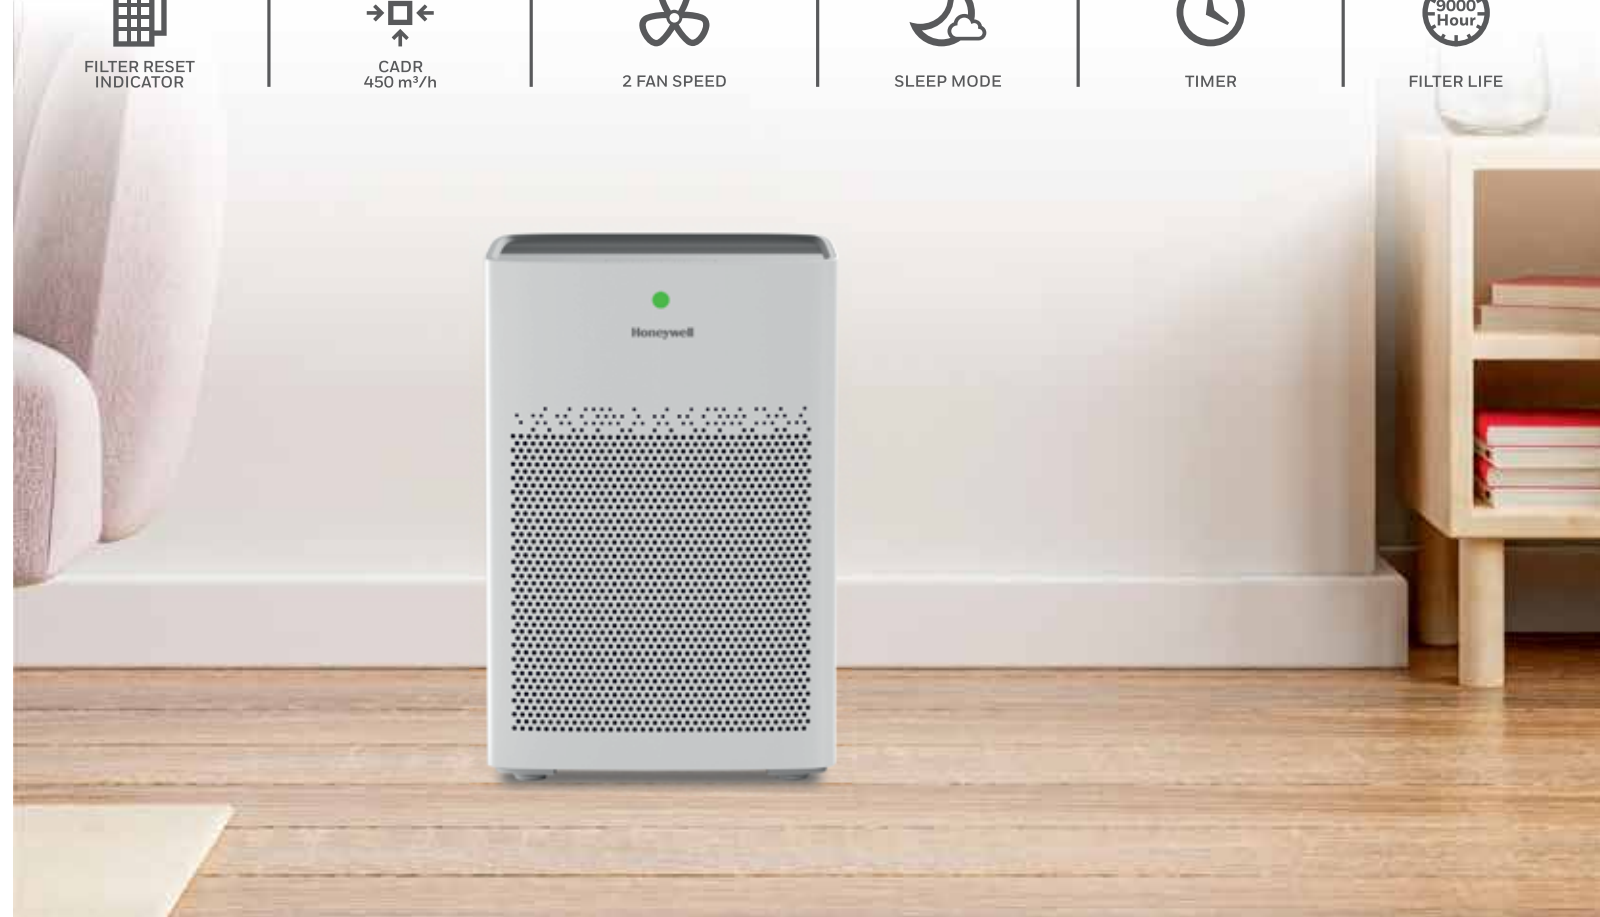

TECHNICAL DETAILS

PRODUCT NAME: AIR TOUCH P1	
Rated Voltage	220V-240V
Rated Frequency	50/60Hz
Rated Power	82W
Noise (High Speed)	54dB/A
Noise (Low Speed)	30dB/A
Amount of Particulate-Cleaned Air (CADR)²	450m³/h
Amount of Formaldehyde-Cleaned Air (CADR)²	65.8m³/h
Applicable Area²	698 square feet / 65 square meters
Suggested Period to Replace Filters¹	Compound Filter : Pre Filter, Nano-Silver Anti Bacterial Filter, H13 HEPA Filter and Activated Carbon Filter. Filter life up to 9000 hours or 1 year
Net Weight	5.8kg
Product Measurements	L350xW211xH525mm
Components	Compound Filter : Pre Filter, Nano-Silver Anti Bacterial Filter, H13 HEPA Filter and Activated Carbon Filter

 3 COLOR AIR QUALITY INDICATOR	 QUIET OPERATION	 LOW POWER CONSUMPTION	 H13 HEPA FILTER	 5 AIR CHANGE PER HOUR	 COVERAGE AREA 698 SQUARE FEET 65 SQUARE METERS
 FILTER RESET INDICATOR	 CADR 450 m³/h	 2 FAN SPEED	 SLEEP MODE	 TIMER	 9000 Hour FILTER LIFE