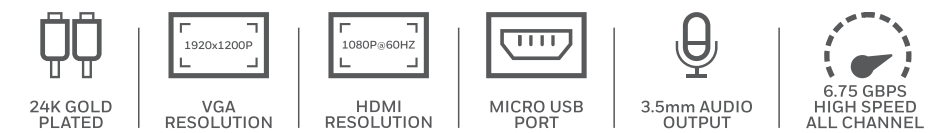

TYPE C TO USB 3.0 WITH GIGABIT ETHERNET ADAPTER

Platinum Series

Features

- USB 3.1 Type-C input
- 3 x 3.0 USB ports and Gigabit Ethernet port
- Maximum Current upto 900mA per port
- Super fast transmission speed of upto 5 GBPS
- Supports upto 1000 MBPS bandwidth
- Sleek & Stylish design
- Plug and play

HDMI TO VGA ADAPTER

Value Series

Features

- Supports HDMI input and VGA output
- Equipped with 3.5mm audio jack and micro-USB port
- Supports HDMI resolution upto 1080P @ 60Hz
- HDMI bandwidth 6.75 GBPS for all channels
- Plug and play