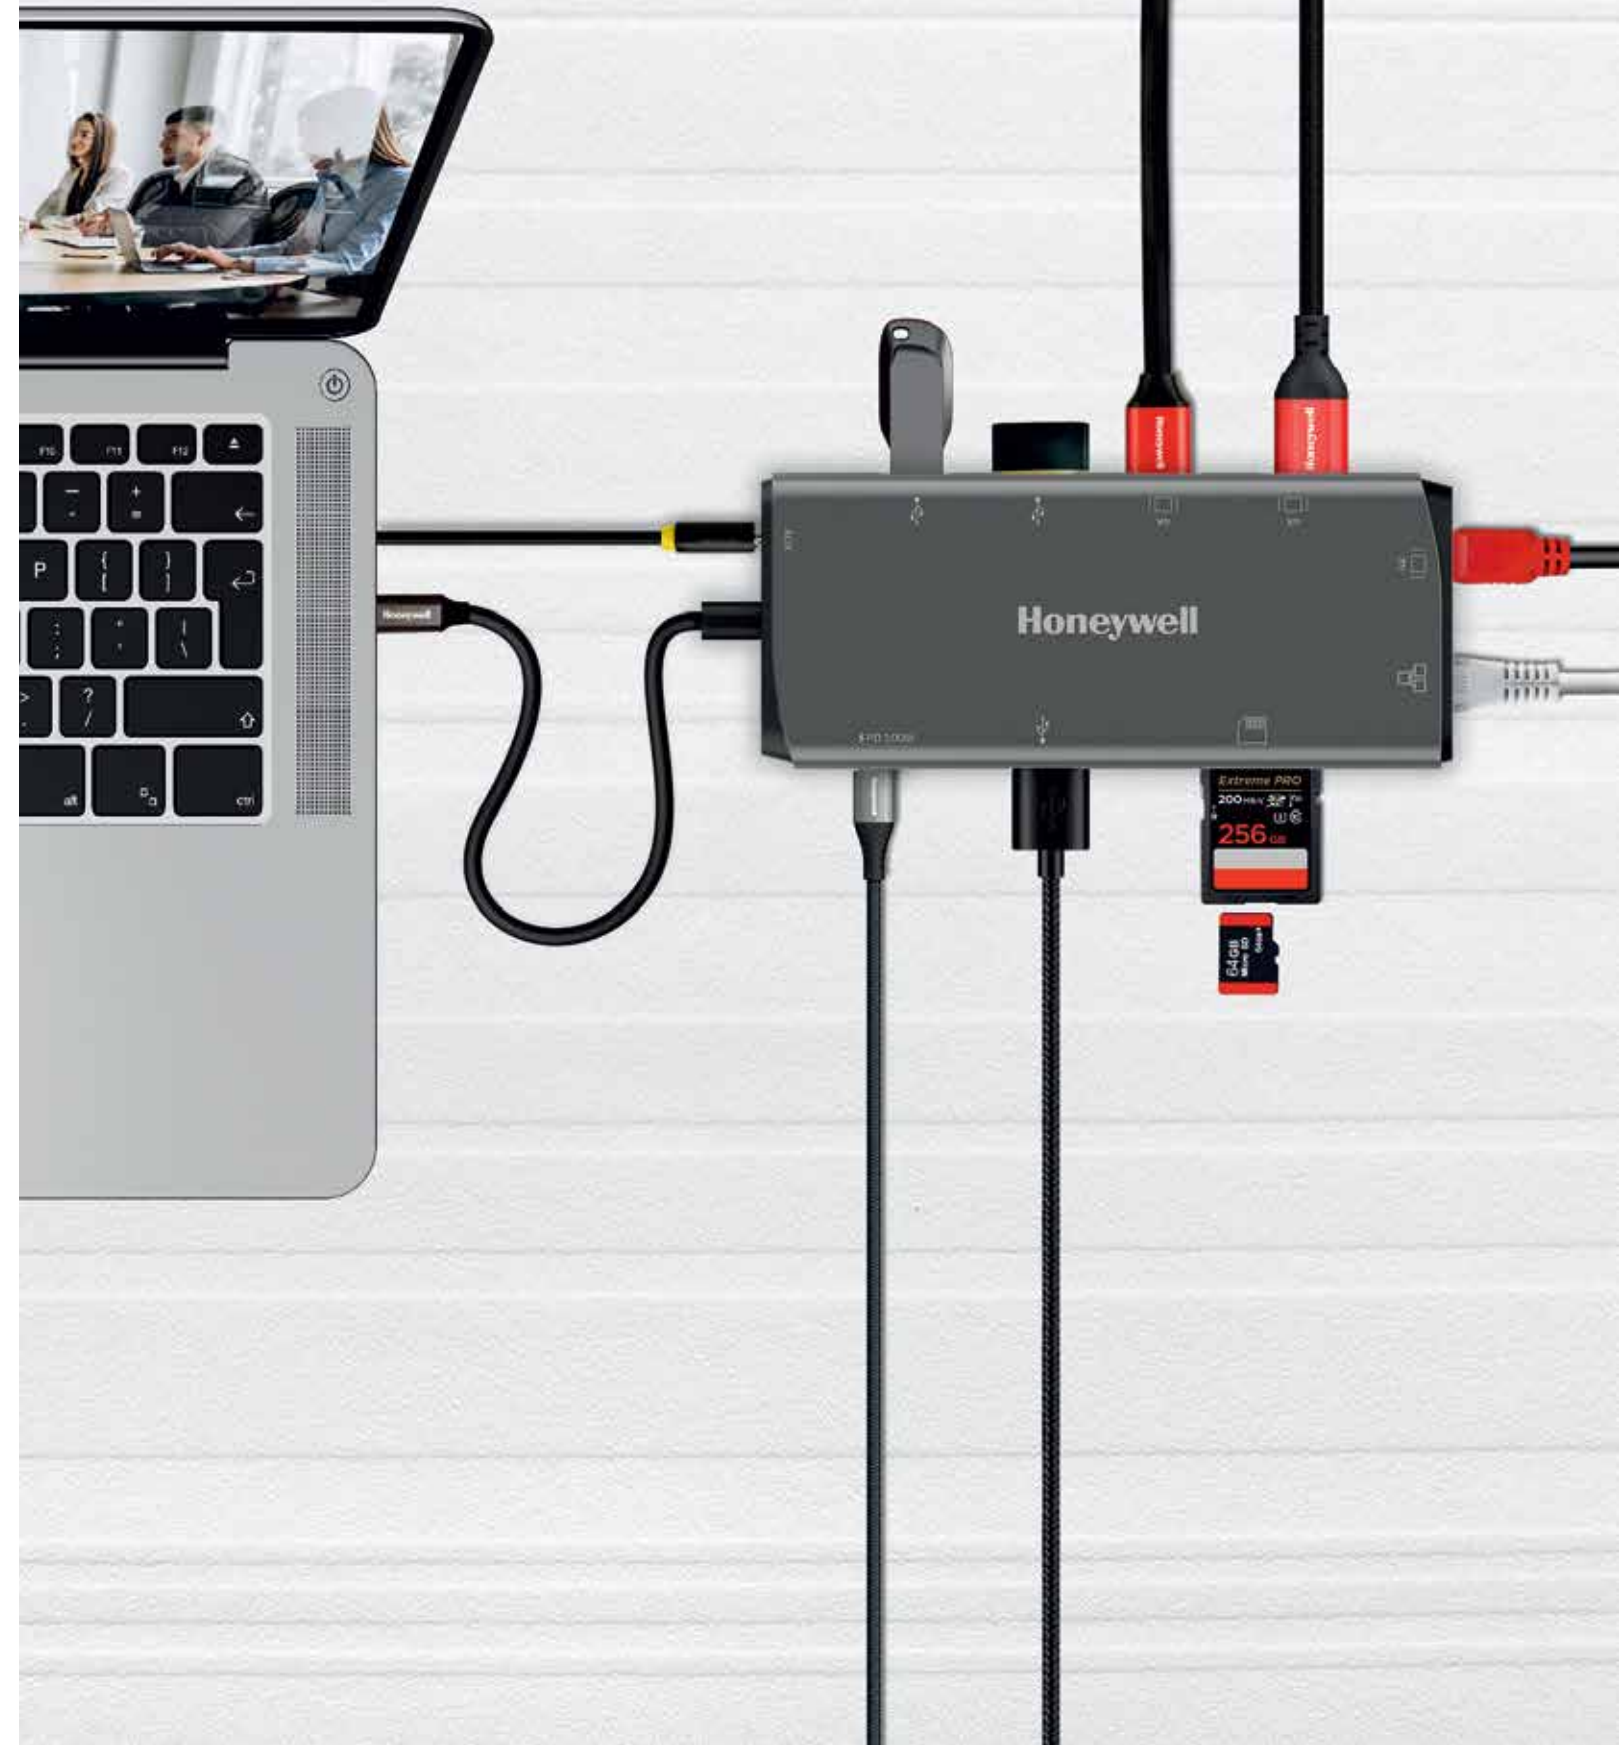

USB 2.0 TO TYPE C CABLE 1.8 METER

Platinum Series

Features

- USB-A to Type C Cable
- 1.8 Meter - Ultra Soft Silicone Cable
- Tangle Free Cable
- Maximum Output: 3A
- High durability cable with 25,000 bend lifespan

LAPTOP ESSENTIALS

Expand Your PC's Potential

3 Year WARRANTY

4 PORT USB NON-POWERED HUB 2.0

Value Series

Features

- 4 x USB 2.0 ports
- Maximum current upto 500mA per port
- Transmission speed of up to 480 MBPS
- Compact & convenient to use
- Plug and Play
- Matte finish
- Cable length is 120 cm