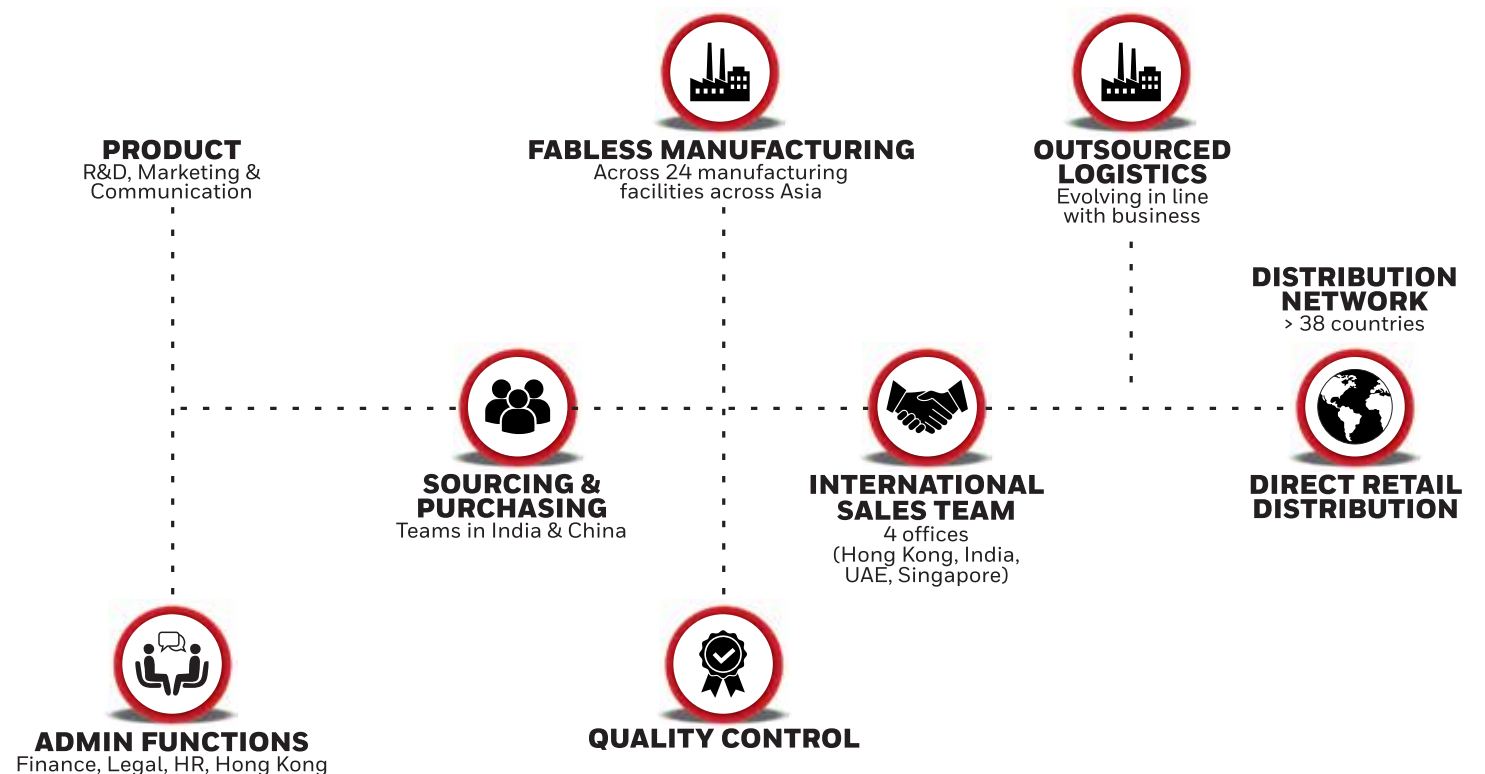

We are committed to excellence at every step of the product development process and extending that further into our go to market strategy. Coupled with world class execution and a pervasive omni channel network, we deliver a seamless and scalable business model that benefits all stakeholders in the eco-system.

Secure Connection is a Honeywell authorized licensee for Honeywell International Inc. Under this trademark license we manufacture Honeywell branded 'Electronic Essentials' range of products across multiple categories, covering over 83 countries across South Asia, South East Asia, Middle East Asia & Africa.

- Headquarters (Hong Kong)
- South Asia
- South East Asia
- Middle East Asia
- Africa

THE VALUE CHAIN

TECHNOLOGY'S IMPACT ON PEOPLE'S LIVES

Our lives are shaped by our relationships with people, the ideas and information we discover, and by our ability to pursue the experiences we love.