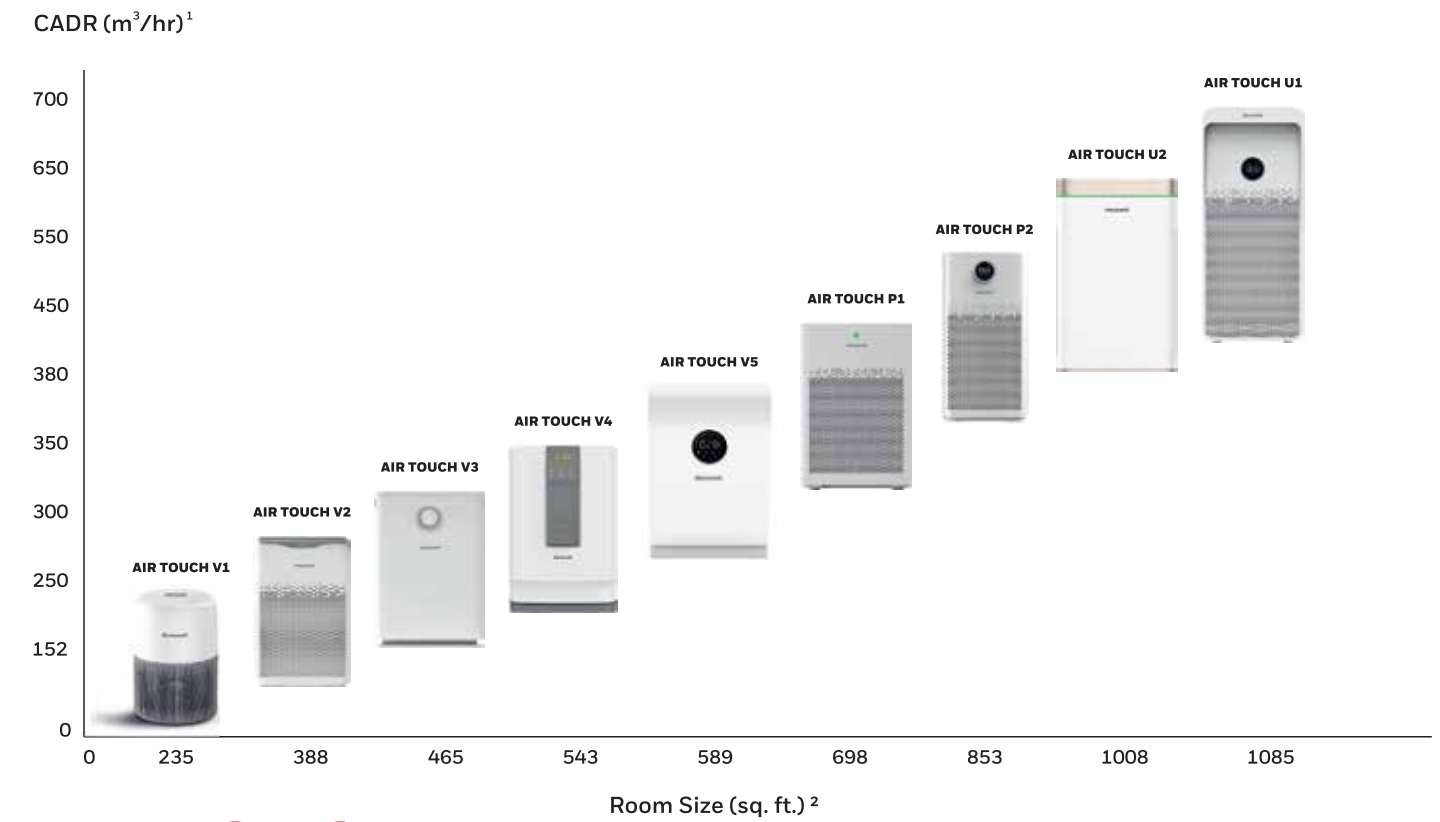

2 Year WARRANTY

COMPREHENSIVE RANGE TO SUIT EVERY NEED

AIR TOUCH ADVANTAGE

H13 HEPA FILTER

REMOVES 99.99% PM2.5 EFFICIENTLY²

REMOVES 99.99% OF MICROSCOPIC ALLERGENS²

EQUIPPED WITH HUMIDIFIER TO MAINTAIN IDEAL MOISTURE LEVELS IN AMBIENT AIR³