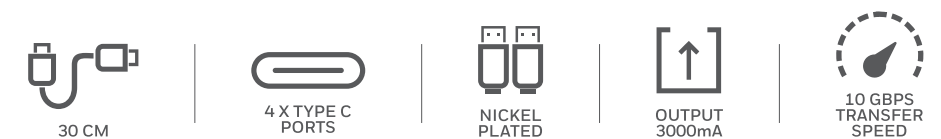

MOMENTUM TYPE C TO 4 PORT TYPE C HUB

Platinum Series

Features

- USB 3.2 gen2 connector
- 4 x Type C 3.2 gen2 ports
- Super-fast 10 GBPS transmission speed
- Cable length : 30 Centimeter
- Maximum Current : 3000mA all ports combined
- Premium metallic finish
- Plug & play