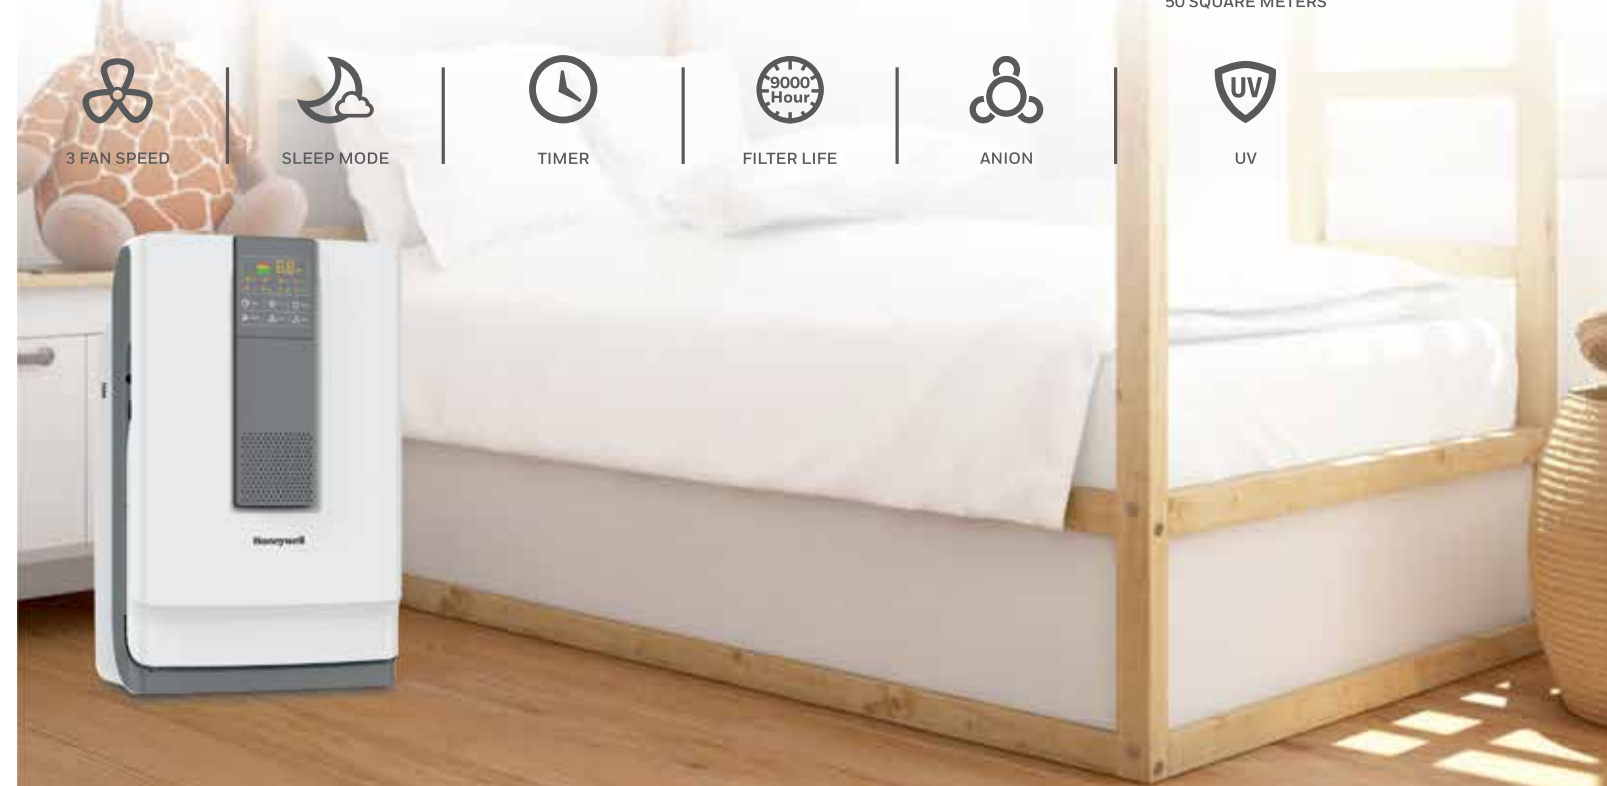

TECHNICAL DETAILS

Clean Air That Matters

PRODUCT NAME: AIR TOUCH V4	
Rated Voltage	220-240V
Rated Frequency	50/60Hz
Rated Power	40W
Noise (High Speed)	56dB/A
Noise (Low Speed)	34.4db/A
Anion Concentration	10million/cm³
Amount of Particulate-Cleaned Air (CADR)²	350m³/h
Amount of Formaldehyde-Cleaned Air (CADR)²	53.5m³/h
Applicable Area²	543 square feet / 50 square meters
Suggested Period to Replace Filters¹	• Compound Filter 1 : Anti-Bacterial Filter, Silver Ion and H13 HEPA Filter. Filter life up to 9000 hours or 1 year • Compound Filter 2 : Cold Catalyst Filter and Activated Carbon Filter. Filter life up to 9000 hours or 1 year
Net Weight	4.8kg
Product Measurements	L330xW180xH505mm
Components	Compound Filter 1 : Anti-Bacterial Filter, Silver Ion and H13 HEPA Filter Compound Filter 2 : Cold Catalyst Filter and Activated Carbon Filter