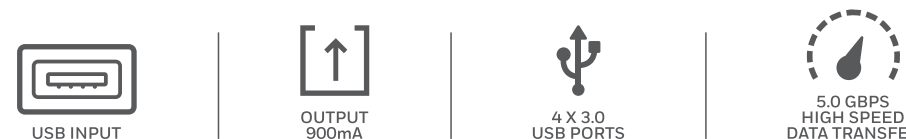

MOMENTUM TYPE C TO 4 PORT USB HUB

Value Series

Features

- 1 X USB 3.0 Port & 3 X USB 2.0 Ports
- USB 3.0 port offers transmission speed of upto 5 GBPS
- USB 2.0 ports offer transmission speed of upto 480 MBPS
- 30 centimeter long length cable
- Backward compatible with USB 2.0 and USB 1.1
- Plug & Play
- Light, Ultra slim design
- Metallic finish

MOMENTUM 4 PORT USB 3.0 HUB

Platinum Series

Features

- 4 X 3.0 USB Ports
- Super-Fast Transmission Speed of 5 GBPS
- Maximum Current upto 900mA Per Port
- Light and Portable Design
- Plug and Play
- Piano Black High Gloss Finish
- Cable length is 120 Cm