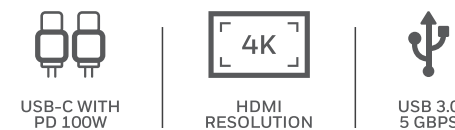

GIGABIT ETHERNET ADAPTER AVAILABLE IN TYPE C & USB PORT

Platinum Series

Features

- Supports up to 10/100/1000 MBPS bandwidth
- Ipv4 / Ipv6 packet, TCP, Crossover Detection & Auto-Correction
- Supports Wake-on-LAN
- Backward compatible with USB 2.0 and USB 1.1
- Plug & Play with Hot Plug Support

TYPE C TO HDMI WITH PD CHARGING AND USB 3.0 ADAPTER

Platinum Series

Features

- Ultra HD resolution upto 4K (3840x2160 @30 Hz) through HDMI port
- USB 3.0 with super fast transfer rate of 5 Gbps
- USB-C female port delivers PD up to 100W
- Plug and play