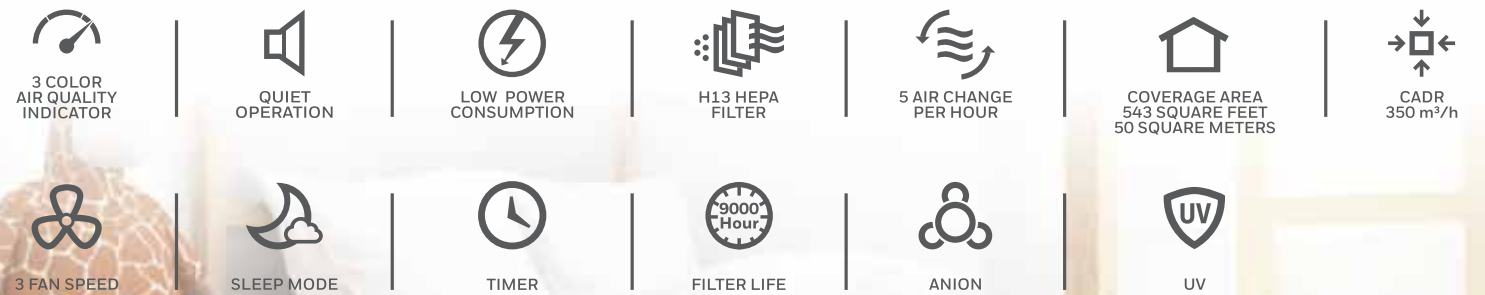

TECHNICAL DETAILS

Clean Air That Matters

PRODUCT NAME: AIR TOUCH V4	
Rated Voltage	220-240V
Rated Frequency	50/60Hz
Rated Power	40W
Noise (High Speed)	56dB/A
Noise (Low Speed)	34.4db/A
Anion Concentration	10million/cm³
Amount of Particulate-Cleaned Air (CADR)²	350m³/h
Amount of Formaldehyde-Cleaned Air (CADR)²	53.5m³/h
Applicable Area²	543 square feet / 50 square meters
Suggested Period to Replace Filters¹	• Compound Filter 1 : Anti-Bacterial Filter, Silver Ion and H13 HEPA Filter. Filter life up to 9000 hours or 1 year • Compound Filter 2 : Cold Catalyst Filter and Activated Carbon Filter. Filter life up to 9000 hours or 1 year
Net Weight	4.8kg
Product Measurements	L330xW180xH505mm
Components	Compound Filter 1 : Anti-Bacterial Filter, Silver Ion and H13 HEPA Filter Compound Filter 2 : Cold Catalyst Filter and Activated Carbon Filter