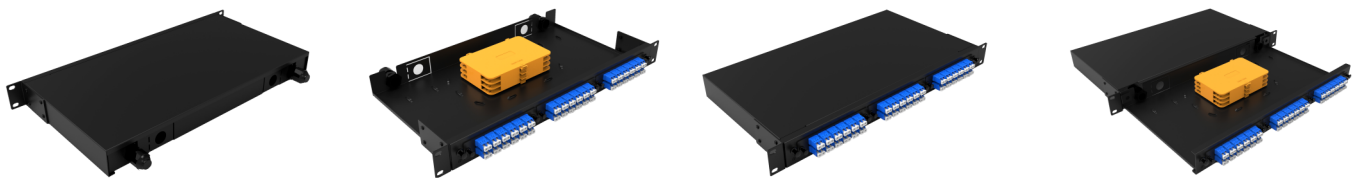

Honeywell

RACK MOUNT UNLOADED LIU SLIDING

HONEYWELL Rack Mount Sliding LIU is exclusively designed for splicing, terminating, patching OSP cables as well as drop cables in FTTH for last mile cross connects or inter connects.

Bottom box is designed to safely accommodate excess fiber cores and maintaining bend radius with splice tray and half-moon tray. Three adapter panel slots make it very flexible in populating various adapter combinations for field terminations. Inbuilt with easy glide ball bearing slide rails for smooth pullout & push in with a positive stop feature.

Features

- Standard 19 Inch Rack Mount Sliding on ball bearing sliding rails
- 1U Rack Mounting Height
- Easy to change adapter panels for various connector patching on field
- Both splices and terminations management
- Supports all standard ST, SC, LC, FC, Simplex and Duplex Configurations
- 6F, 12F, 18F, 24F and 48F Configurations
- Comprehensive Accessory Kit for Cable Entry and Fiber Management
- Back & sideways easy cable entry with rubber plugs maintaining cable bend radius

Technical Specifications

LIU

1. Product size (W x D x H): 482.6 mm X 240 mm X44 mm;
2. Standard 19-inch rack installation;
3. Surface: Powder coating Black
4. Accessories: Fiber protection sleeves according to the quantity of fiber, 6 cable ties. 6 magic stick strips. 2 cable saddles.
5. Adapter panels and pigtails are optional.