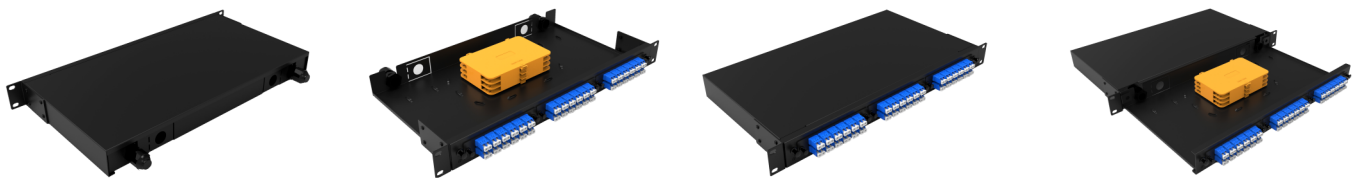

Honeywell

RACK MOUNT UNLOADED LIU SLIDING

HONEYWELL Rack Mount Sliding LIU is exclusively designed for splicing, terminating, patching OSP cables as well as drop cables in FTTH for last mile cross connects or inter connects.

Bottom box is designed to safely accommodate excess fiber cores and maintaining bend radius with splice tray and half-moon tray. Three adapter panel slots make it very flexible in populating various adapter combinations for field terminations. Inbuilt with easy glide ball bearing slide rails for smooth pullout & push in with a positive stop feature.

Features

- Standard 19 Inch Rack Mount Sliding on ball bearing sliding rails
- 1U Rack Mounting Height
- Easy to change adapter panels for various connector patching on field
- Both splices and terminations management
- Supports all standard ST, SC, LC, FC, Simplex and Duplex Configurations
- 6F, 12F, 18F, 24F and 48F Configurations
- Comprehensive Accessory Kit for Cable Entry and Fiber Management
- Back & sideways easy cable entry with rubber plugs maintaining cable bend radius

Technical Specifications

LIU

1. Product size (W x D x H): 482.6 mm X 240 mm X44 mm;
2. Standard 19-inch rack installation;
3. Surface: Powder coating Black
4. Accessories: Fiber protection sleeves according to the quantity of fiber, 6 cable ties. 6 magic stick strips. 2 cable saddles.
5. Adapter panels and pigtails are optional.