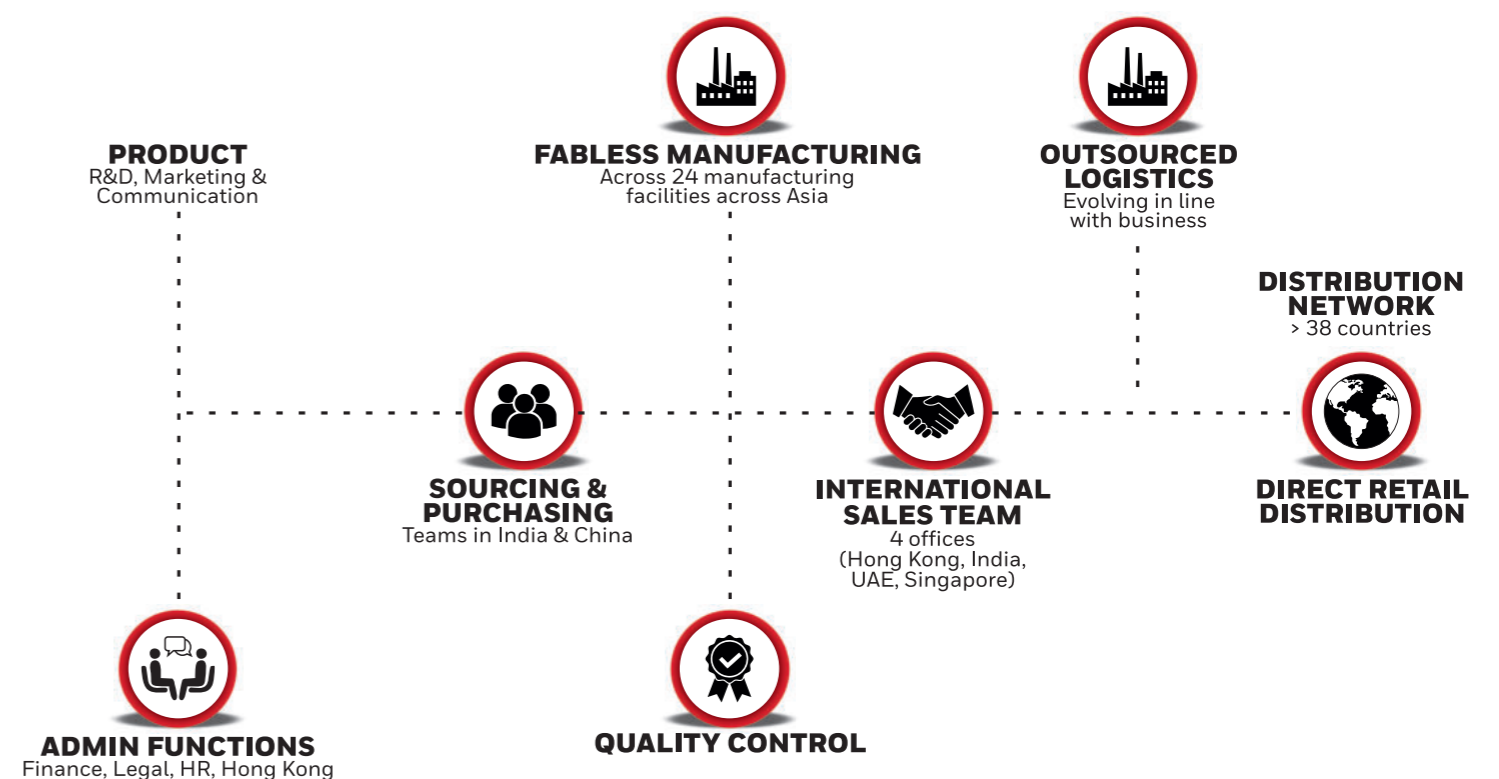

THE VALUE CHAIN