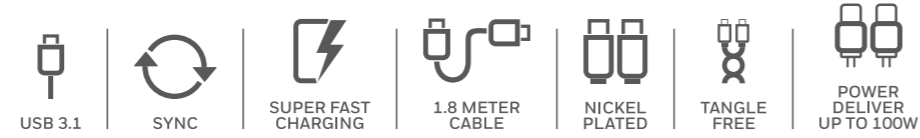

Available Colours:

TYPE C TO TYPE C USB 3.1 CABLE (Braided)

Platinum Series

Features

- USB 3.1 Type-C to Type-C Cable
- 1.8 Meter - Tangle Free Cable
- Maximum Output: 3A
- Ultra Fast Charging
- Super Fast Data Transfer upto 5Gbps
- Power Delivery (PD) Up to 100W