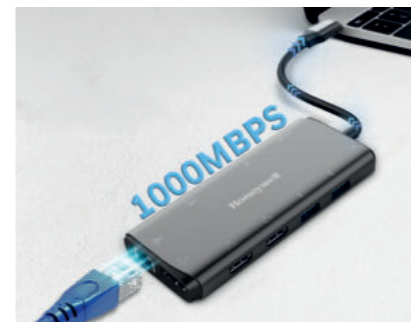

DOCKING STATIONS