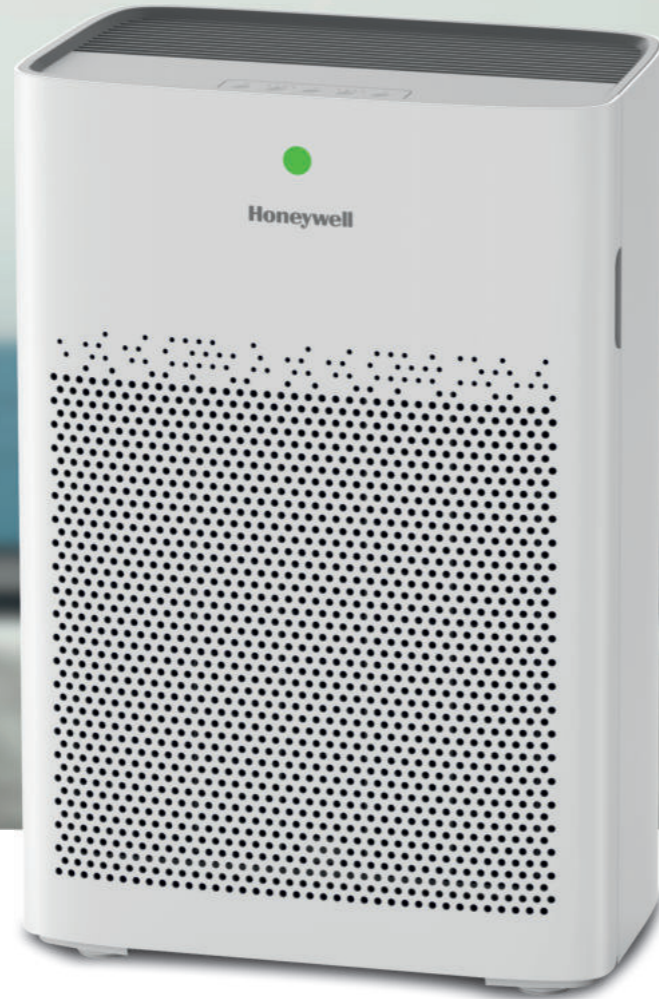

TECHNICAL DETAILS

Clean Air That Matters

PRODUCT NAME: AIR TOUCH V4	
Rated Voltage	220V-240V
Rated Frequency	50/60Hz
Rated Power	40W
Noise (High Speed)	56dB/A
Noise (Low Speed)	34.4dB/A
Anion Concentration	10million/cm ³
Amount of Particulate Cleaned Air (CADR) ²	350m ³ /h
Amount of Formaldehyde Cleaned Air (CADR) ²	53.5m ³ /h
Applicable Area ²	543 square feet / 50 square meters
Suggested Period to Replace Filters ¹	<ul style="list-style-type: none"> • Compound Anti-Bacterial + H13 HEPA Filter life up to 3000 hours or 1 year • Compound Cold Catalyst + Carbon Filter life up to 3000 hours or 1 year
Net Weight	4.8kg
Product Measurements	L330xW180xH505mm
Components	Compound Anti-Bacterial + H13 HEPA Filter and Compound Cold Catalyst + Carbon Filter

AIR TOUCH P1

PLATINUM SERIES

AIR TOUCH ADVANTAGE

- Real time PM2.5 level indicator
- CADR of up to 450 m³/h²
- Coverage area of up to 698 square feet² / 65 square meters²
- Advanced filtration process with Air Purification Cycle every 12 minutes
- Pre-Filter & High grade H13 HEPA filter
- Activated Carbon filter
- Silent operation with noise level of 30dB/A at low speed
- 2 Air purifying speeds with Auto mode
- Sleep mode with 1,2,4 or 8 hour automatic shut-off timer
- Child Lock button
- Filter Reset Indicator
- Filter life of up to 3000 hours or 1 Year¹
- 1 Year Warranty
- Power consumption: 82W
- Power Voltage : 220-240V/50-60Hz
- 3D Airflow³