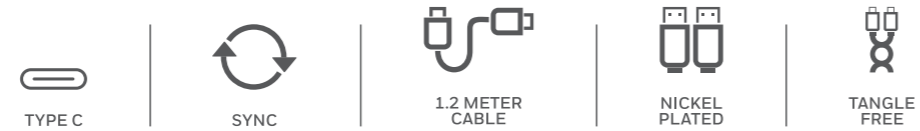

USB TO TYPE C CABLE (Braided)

Platinum Series

Features

- USB 2.0 to Type - C cable which can easily connect into car/wall charger, computer & power bank
- Tested to withstand 10,000+ bends for ultimate longevity
- Nickel plated fast charging C89 connector with cotton braided cable
- Supports 3.0A charging
- Transfer speed up to 480 MBPS
- Sync data, music & pictures from devices with Type C port
- High purity oxygen free copper wire
- Metallic finish
- Cable length: 1.2 Meter