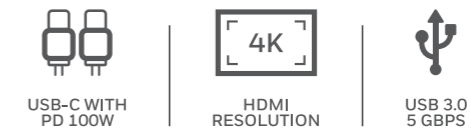

ADAPTERS

Expand Your PC's Potential

3 Year
WARRANTY

TYPE C TO HDMI WITH PD CHARGING AND USB 3.0 ADAPTER

Platinum Series

Features

- Ultra HD resolution upto 4K (3840x2160 @30 Hz) through HDMI port
- USB 3.0 with super fast transfer rate of 5 Gbps
- USB-C female port delivers PD up to 100W