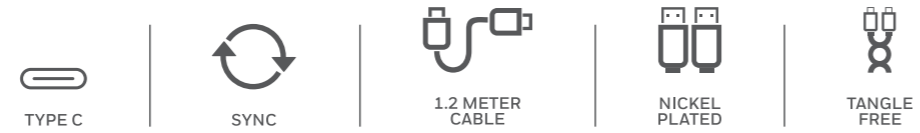

USB TO TYPE C CABLE (Non Braided)

Value Series

Features

- USB 2.0 to Type - C cable which can easily connect into car/wall charger, computer & power bank
- Tested to withstand 10,000+ bends for ultimate longevity
- Nickel plated fast charging C89 connector
- Supports 3.0A charging
- Transfer speed up to 480 MBPS
- Sync data, music & pictures from devices with Type C port
- High purity oxygen free copper wire
- Matte finish
- Cable length: 1.2 Meter