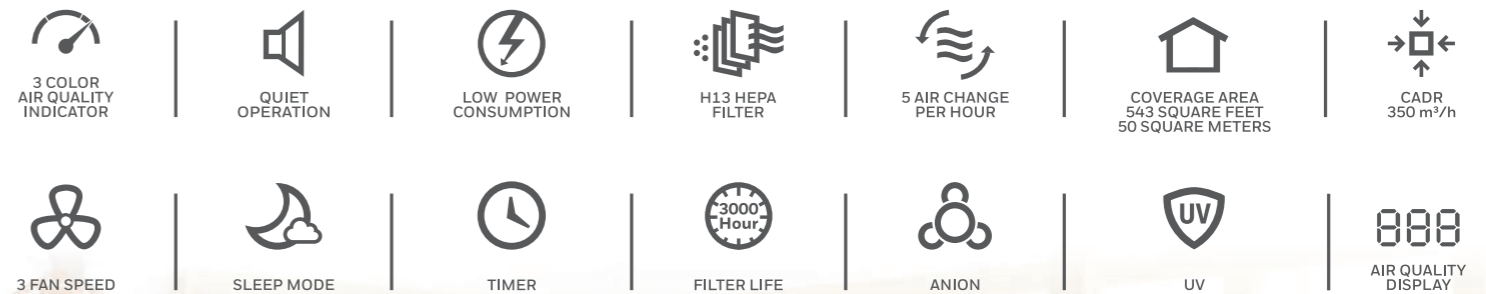

TECHNICAL DETAILS

Clean Air That Matters

PRODUCT NAME: AIR TOUCH V4	
Rated Voltage	220V-240V
Rated Frequency	50/60Hz
Rated Power	40W
Noise (High Speed)	56dB/A
Noise (Low Speed)	34.4dB/A
Anion Concentration	10million/cm³
Amount of Particulate Cleaned Air (CADR)²	350m³/h
Amount of Formaldehyde Cleaned Air (CADR)²	53.5m³/h
Applicable Area²	543 square feet / 50 square meters
Suggested Period to Replace Filters¹	• Compound Anti-Bacterial + H13 HEPA Filter life up to 3000 hours or 1 year • Compound Cold Catalyst + Carbon Filter life up to 3000 hours or 1 year
Net Weight	4.8kg
Product Measurements	L330xW180xH505mm
Components	Compound Anti-Bacterial + H13 HEPA Filter and Compound Cold Catalyst + Carbon Filter